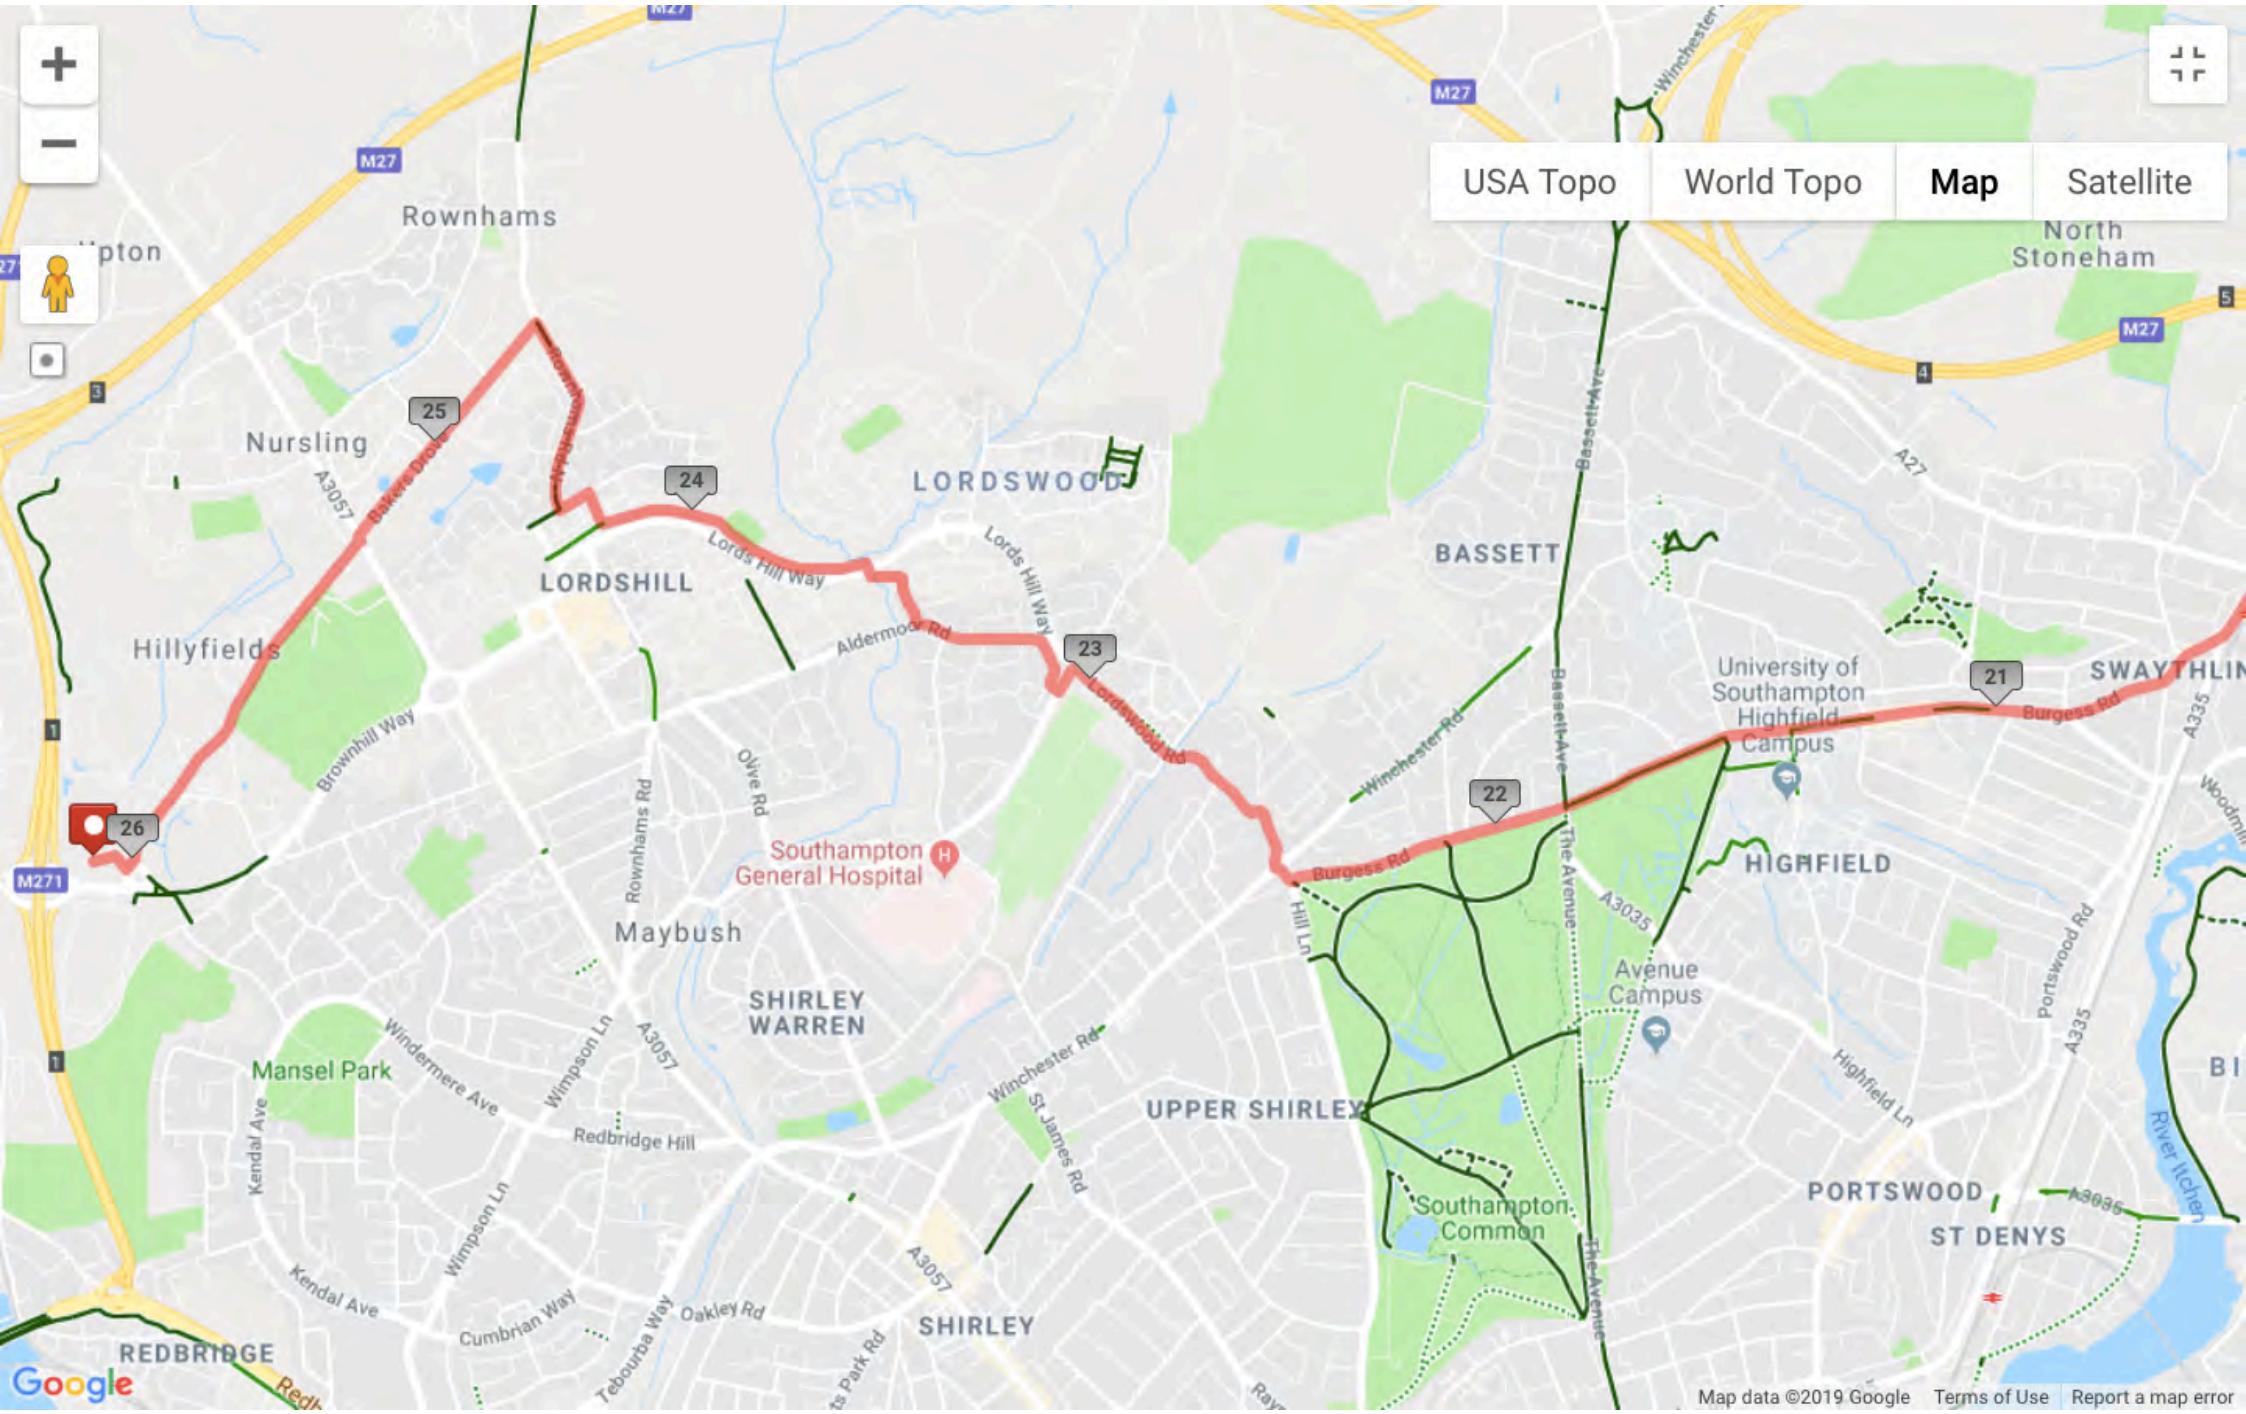

USA Topo

World Topo

Map

Satellite

BISHOPSTOKE

Bishopstoke Rd

B3037

10

Satellite

River Itchen

Itchen Valley Country Park

Allington Ln

Horton Heath

12

Burnetts Ln

Durley

Moorgreen

13

Google

USA Topo World Topo **Map** Satellite

USA Topo World Topo **Map** Satellite