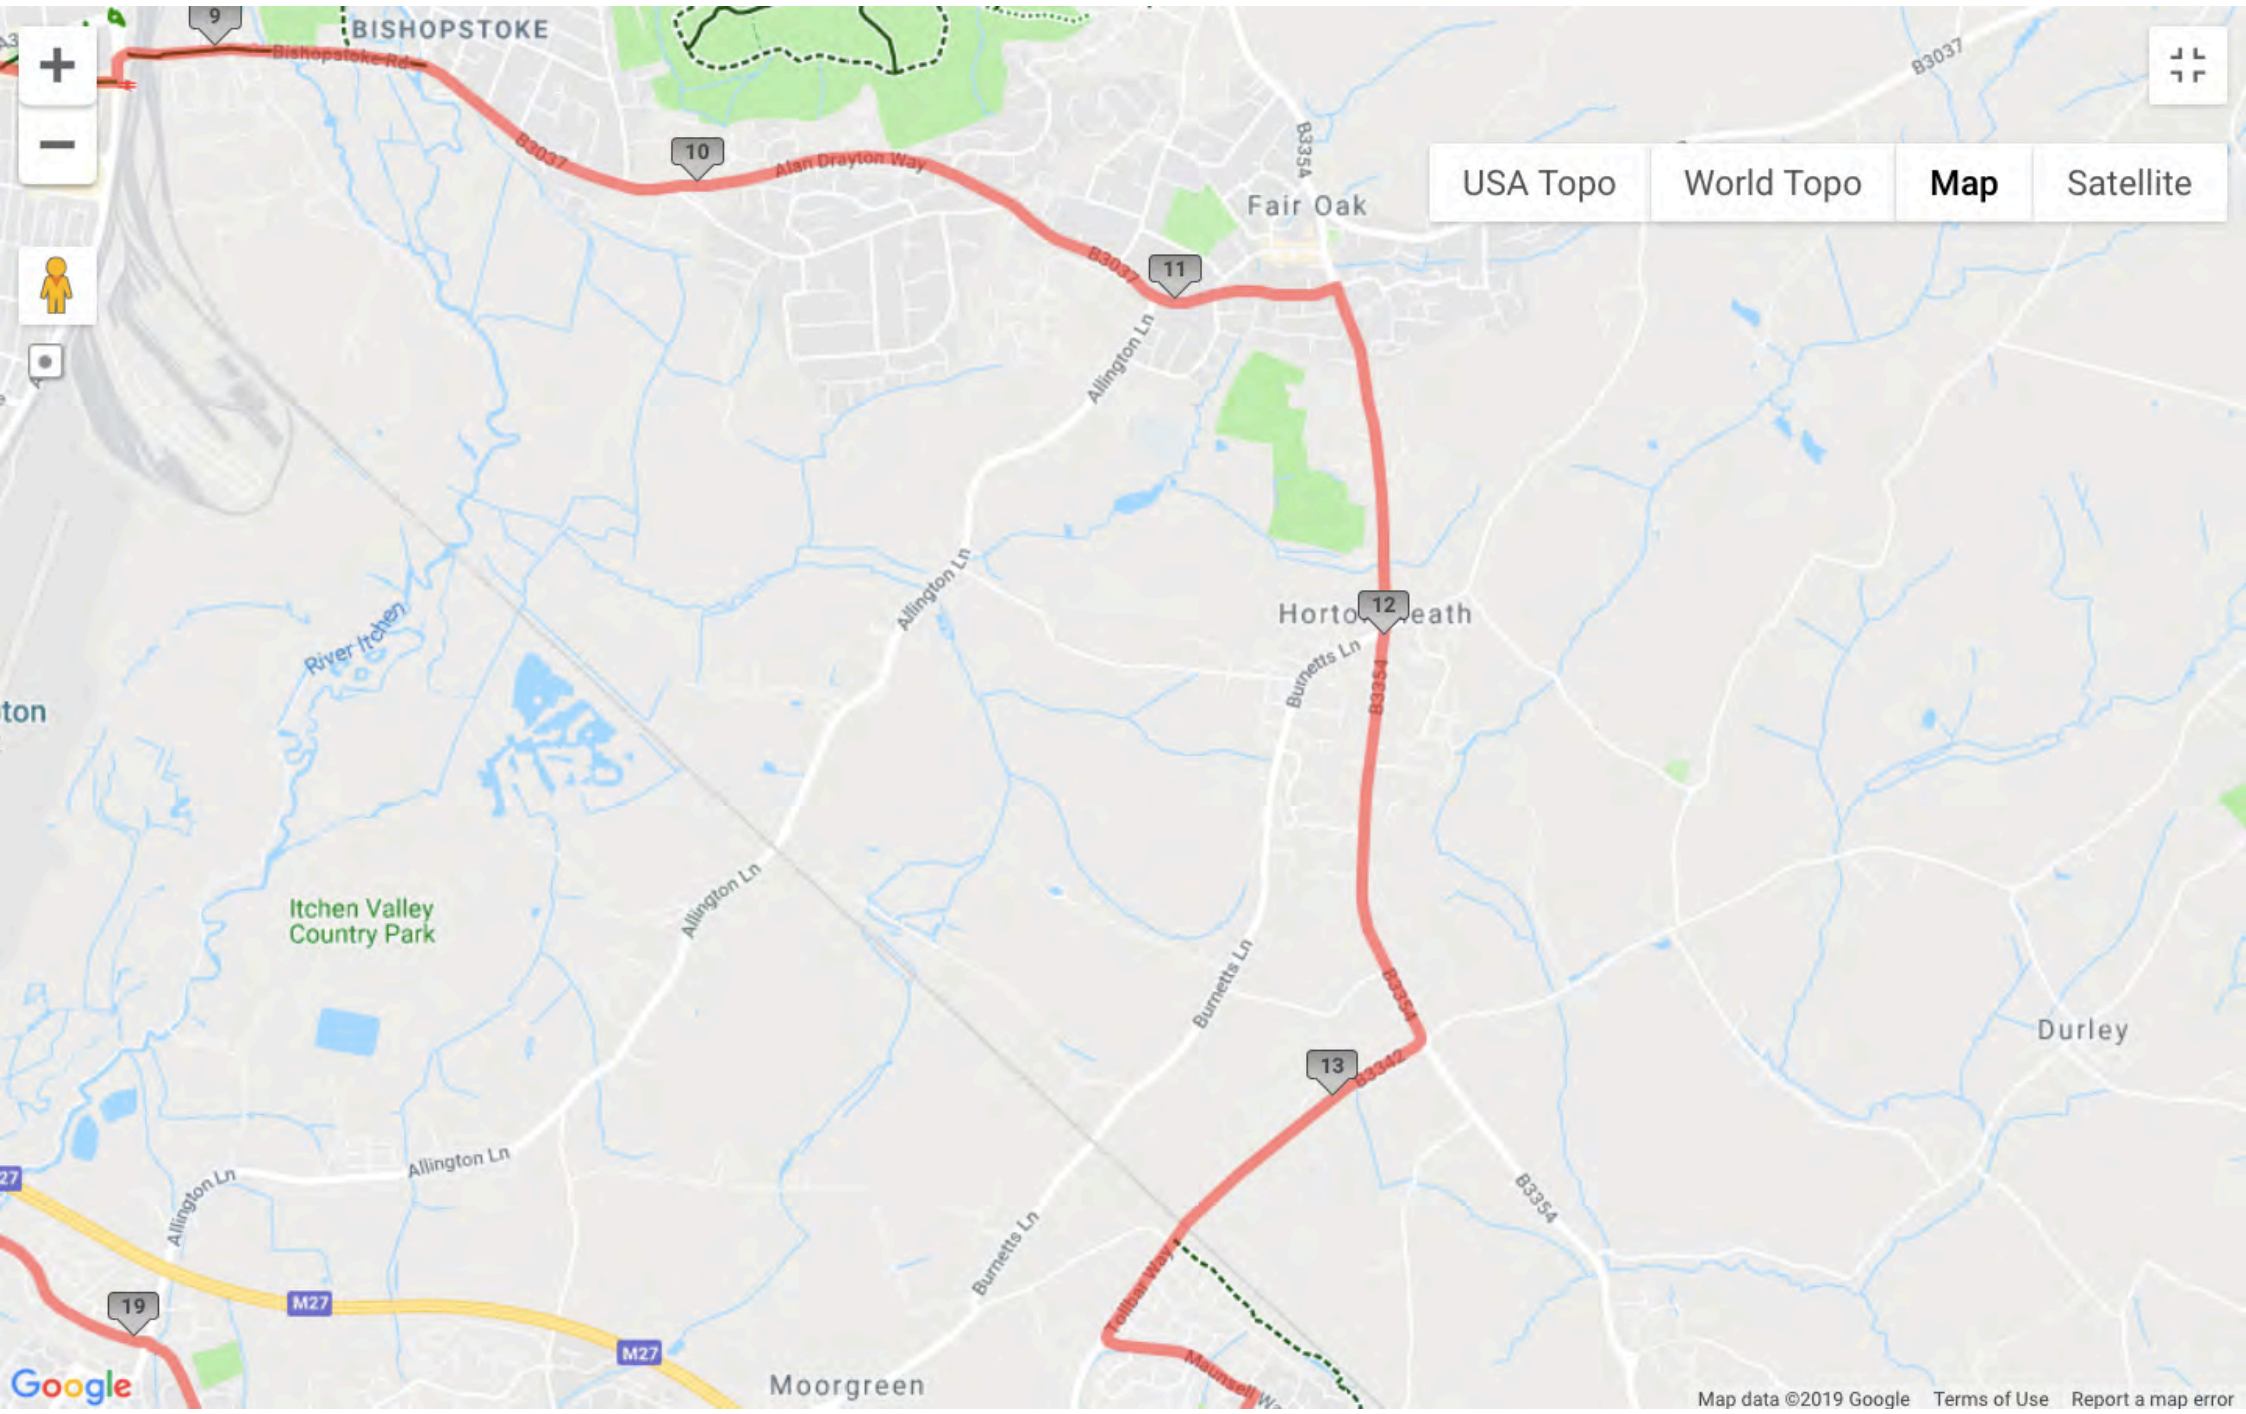

USA Topo

World Topo

Map

Satellite

BISHOPSTOKE

Bishopstoke Rd

B3037

10

Alan Drayton Way

Fair Oak

B3354

11

Allington Ln

USA Topo

World Topo

Map

Satellite

River Itchen

Itchen Valley Country Park

Allington Ln

Horton Heath

12

Burnetts Ln

Durley

Moorgreen

13

Google

USA Topo World Topo **Map** Satellite

USA Topo World Topo **Map** Satellite